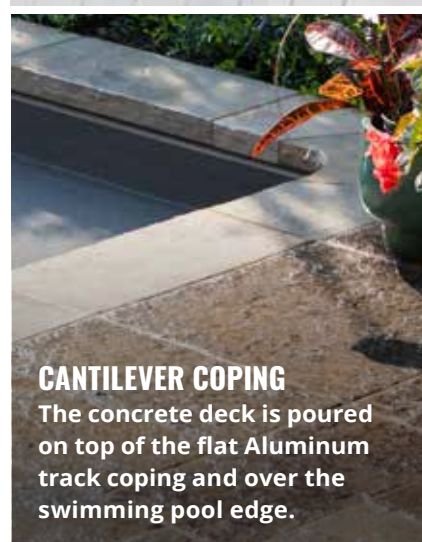

BLUE SLATE

FEATURED LINER: BLUE SLATE

ESAGONO

CANTILEVER COPING

The concrete deck is poured on top of the flat Aluminum track coping and over the swimming pool edge.

BULLNOSE COPING

Our Bullnose Coping compliments the lines of interlocking concrete or poured concrete surfaces.