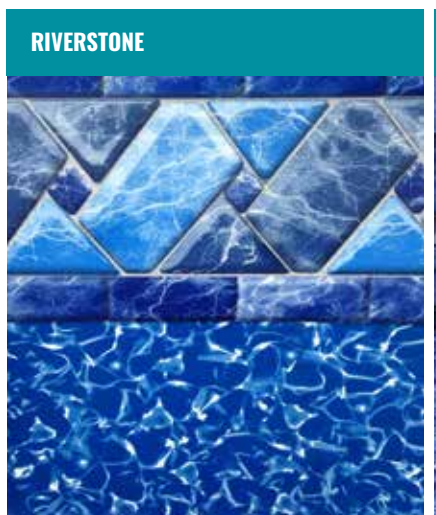

KAFKO WINTER SNAP LOCK

KAFKO SNAP LOCK

ABOVE GROUND Stock Series

ABOVE GROUND Custom Series

OVERLAP

HEAVY GAUGE

HEAVY GAUGE

HEAVY GAUGE