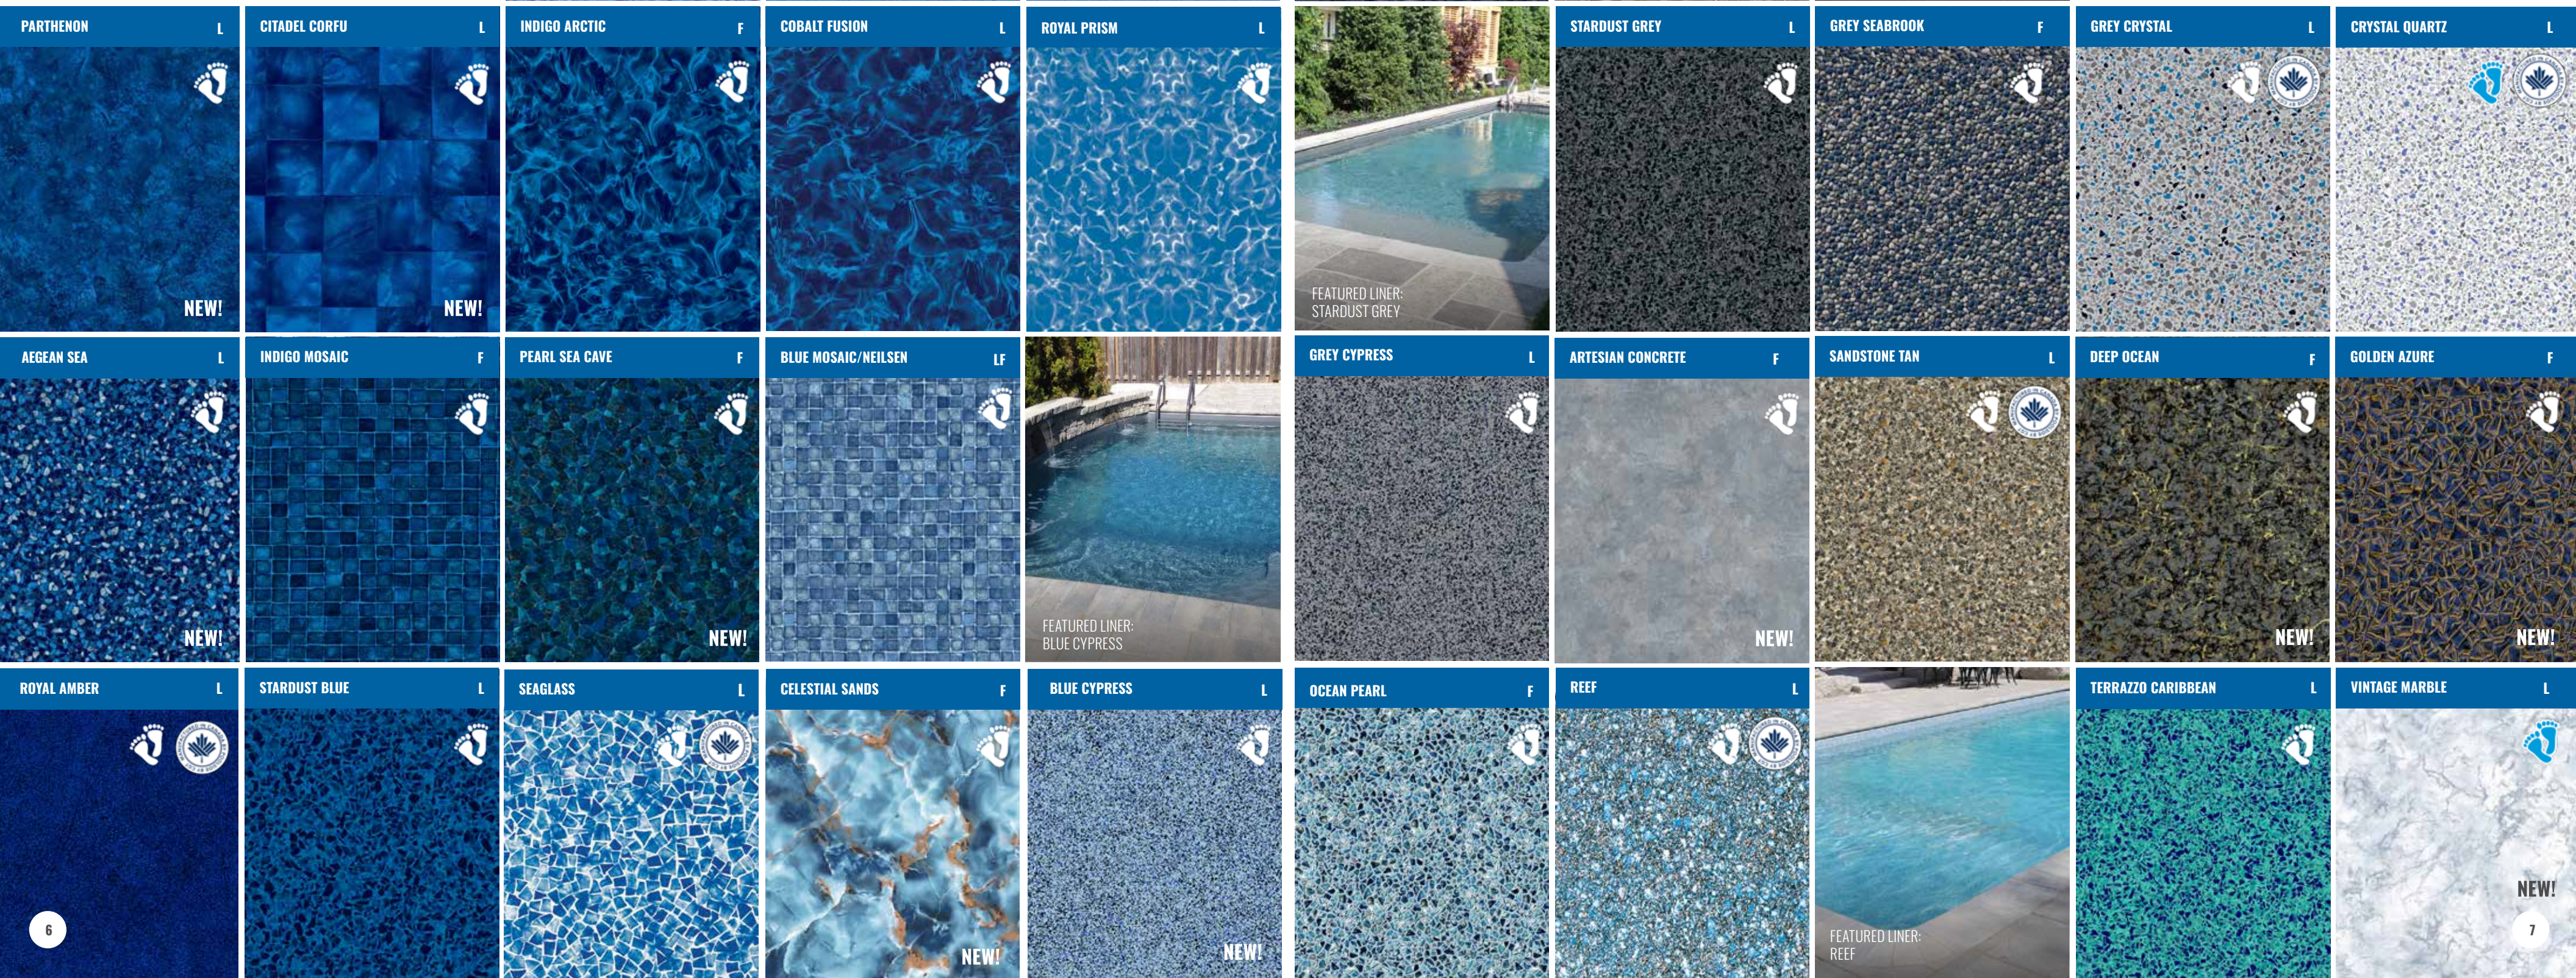

PLATINUM Border Series

	NANTUCKET W/BLEU SEASTONE L	AUGUSTA W/AUGUSTA F	ARUBA W/AUGUSTA F	ARGOS W/DEL CARIBE F	SANDSTONE W/DEL CARIBE F	PEDRE FE W/DEL CARIBE F	MEDALLION W/DEL CARIBE F	TANGIERS W/RAVENNA F	CATALINA W/RAVENNA F	
	BREAKING SEAWALL W/ELECTRIC AQUARIUS L	MODESTO W/MYSTIC LIGHT BLUE L	AUGUSTA HD W/SUNLIGHT HD F	OCEAN BLUE W/MYSTIC LIGHT BLUE L	CAMBRIDGE MIDNIGHT W/MIDNIGHT OCEAN F	CHATHAM W/BLUE PEBBLE L	MALIBU W/POLYNESIAN L	NEON ARUBA W/NEON MARBLE F	NEON CAPTIVA W/NEON MARBLE F	COROLLA BEACH W/STARDUST BLUE L
	SILVER KINGSFORD W/L. BLUE DIFFUSION F	BLUE BAYVIEW W/BLUE DIFFUSION F	SIESTA WAVE BLUE W/BLUE DIFFUSION F	BAYVIEW W/LIGHT BLUE DIFFUSION F	COURTSTONE BLUE W/STARDUST BLUE L	WATERFALL W/OYSTER BAY SILVER F	SURF W/OYSTER BAY SILVER F	DAYBREAK W/CORAL COVE F	HAMLIN W/BLUE BEACH PEBBLE F	RALEIGH BLUE W/BLUE BEACH PEBBLE F
	SIESTA WAVE W/LIGHT BLUE DIFFUSION F	SOUTH BEACH W/AURORA L	COURTSTONE GREY W/STARDUST GREY L	DURANGO W/GREY MOSAIC L	ST. GEORGE W/GREY OPAL L	LAGUNA W/WHITE PACIFIC L	RIVERSIDE W/STONEBROOK L	RALEIGH WHITE W/WHITE BEACH PEBBLE F	ST. BARTS W/BLUE OPAL L	VERONA STONE HD W/SUNLIGHT HD F

DIAMOND
Full Pattern Series

DIAMOND
Full Pattern Series

DIAMOND Border Series

WHITEHAVEN W/CRYSTAL QUARTZ L

FEATURED LINER:
WHITEHAVEN W/CRYSTAL QUARTZ

BALI W/BLUE GRANITE L

CAYMAN W/ MYSTIC LIGHT BLUE L

INDIGO MARBLE W/BLUE GRANITE L

ANTI-RUB STRIPS

White coping strips prevent black scuff marks along your pool's edge, preserving your deck's appearance while adding a subtle layer of protection to the cover perimeter.

INVIS-A-DRAIN

Integrated 1/4" drain holes are spaced at 6" intervals down the center of a reinforced vinyl cover. This innovative design filters water through a 12" wide mesh panel below for easy cleaning.