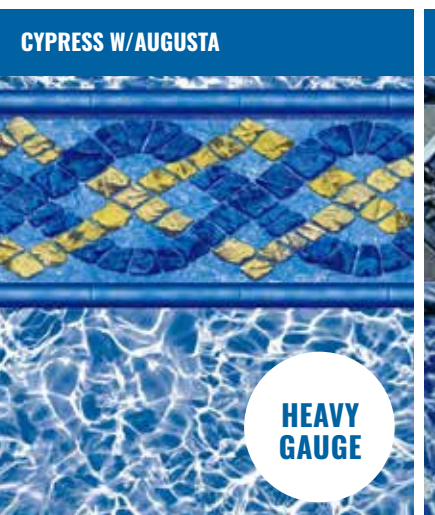

KAFKO WINTER SNAP LOCK

KAFKO SNAP LOCK

ABOVE GROUND Stock Series

ABOVE GROUND Custom Series

OVERLAP

HEAVY GAUGE

HEAVY GAUGE

HEAVY GAUGE

HEAVY GAUGE

ABOVE GROUND LINER & COPING INSTALLATION OPTIONS

Latham SAFETY COVERS

Keep Your Family, Friends & Pets Safe This Winter!

Mesh covers allow rain and melted snow to drain directly into the pool, eliminating the need for a cover pump. Lightweight and easy to manage, mesh covers reduce off-season maintenance while still providing a strong safety barrier.