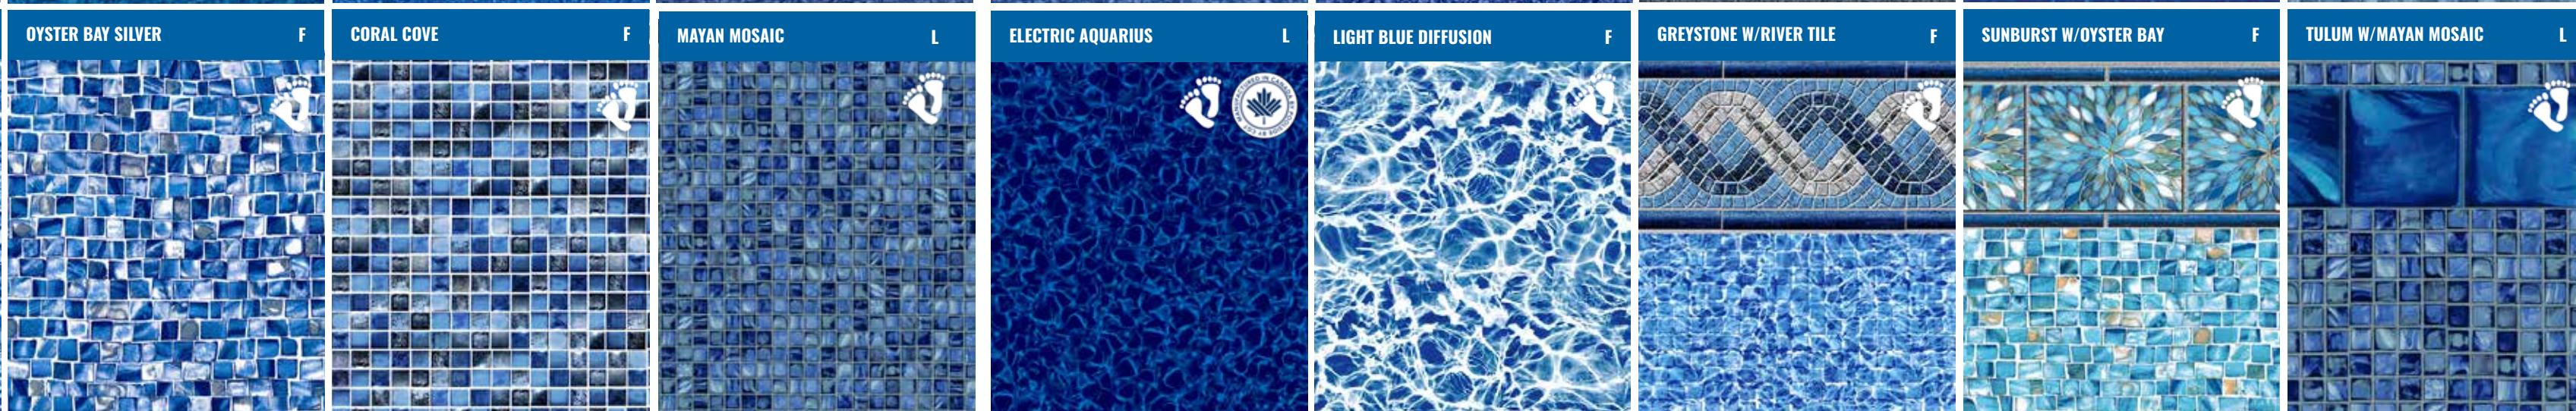

PLATINUM

Full & Border Series

Look For Our Maple Leaf Series Icon For Proudly Canadian-Made Materials

Patterns Available With Grip Coating For Vinyl Over Steel Steps