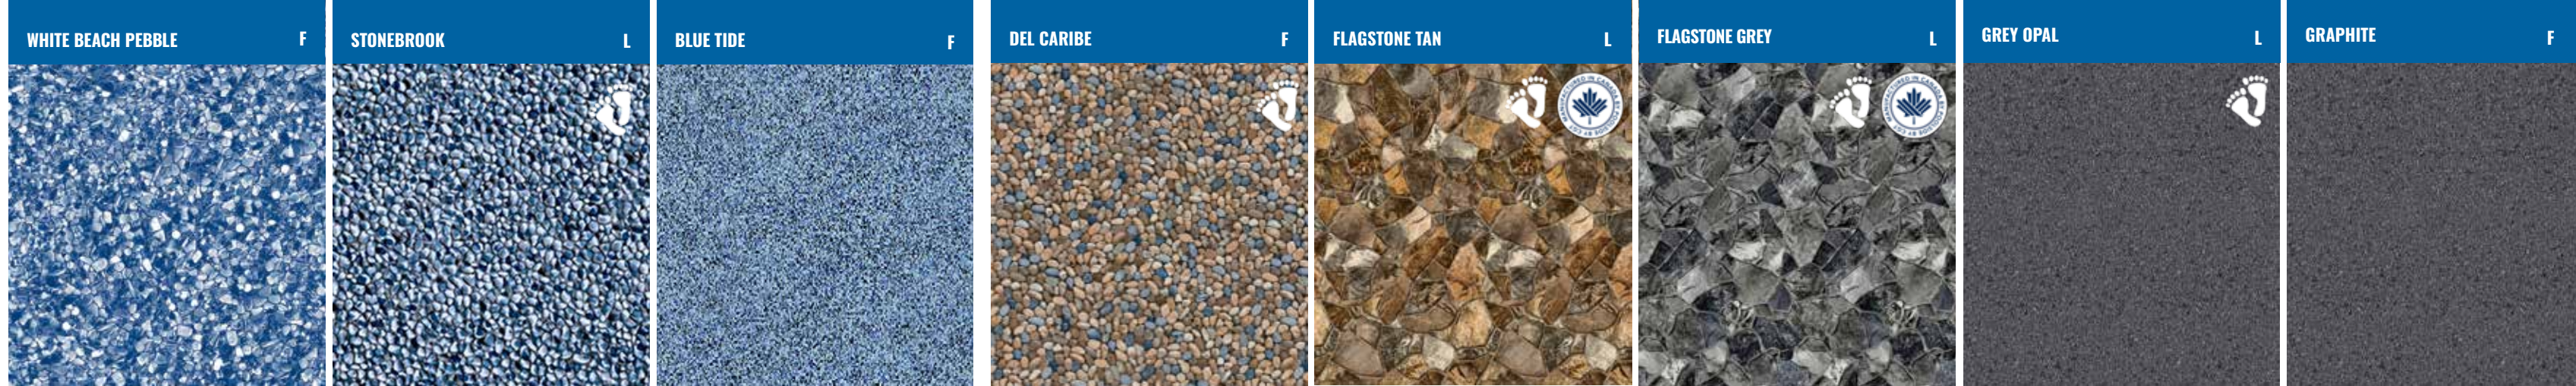

PLATINUM

Full & Border Series

Look For Our Maple Leaf Series Icon For Proudly Canadian-Made Materials

Patterns Available With Grip Coating For Vinyl Over Steel Steps