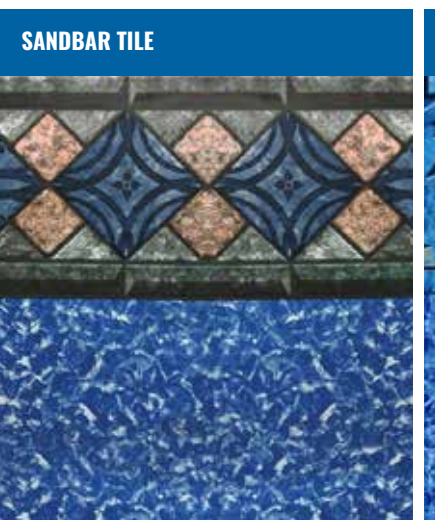

KAFKO WINTER SNAP LOCK

KAFKO SNAP LOCK

ABOVE GROUND Stock Series

ABOVE GROUND Custom Series

OVERLAP

HEAVY GAUGE

HEAVY GAUGE

HEAVY GAUGE