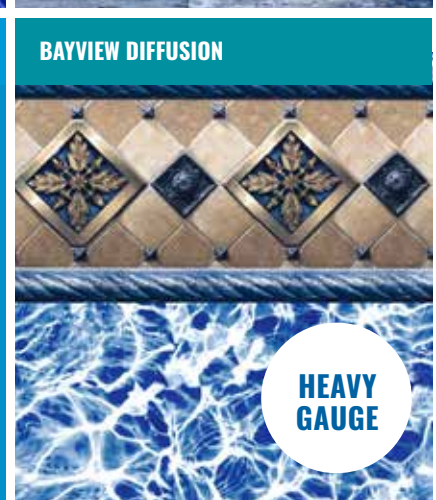

KAFKO WINTER SNAP LOCK

KAFKO SNAP LOCK

ABOVE GROUND Stock Series

ABOVE GROUND Custom Series

OVERLAP

HEAVY GAUGE

HEAVY GAUGE

HEAVY GAUGE