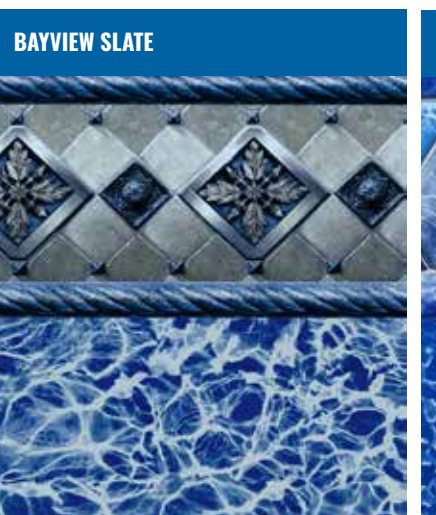

KAFKO WINTER SNAP LOCK

KAFKO SNAP LOCK

ABOVE GROUND Stock Series

ABOVE GROUND Custom Series

OVERLAP

HEAVY GAUGE

HEAVY GAUGE

HEAVY GAUGE