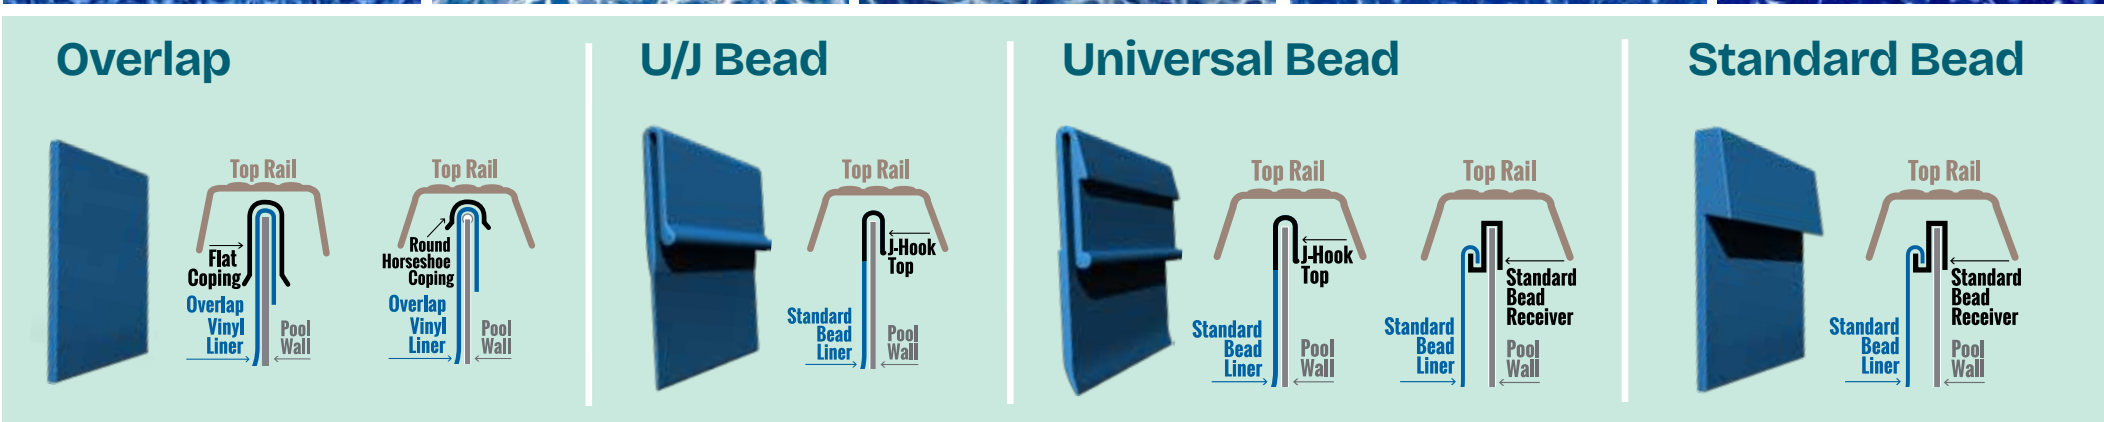

KAFKO WINTER SNAP LOCK

KAFKO SNAP LOCK

ABOVE GROUND Stock Series

ABOVE GROUND Custom Series

OVERLAP

HEAVY GAUGE

HEAVY GAUGE

HEAVY GAUGE

HEAVY GAUGE

ABOVE GROUND LINER & COPING INSTALLATION OPTIONS

Latham SAFETY COVERS

Keep Your Family, Friends & Pets Safe This Winter!

Mesh covers allow rain and melted snow to drain directly into the pool, eliminating the need for a cover pump. Lightweight and easy to manage, mesh covers reduce off-season maintenance while still providing a strong safety barrier.

SAVE WATER, SAVE MONEY

The rainfall and snow melt will help fill your pool for the Spring meaning less money to get to the proper operating level.

QUICK, HASSLE-FREE SETUP

Safety Covers come with an easy-to-use application tool so that you can put the cover onto the anchors with minimal stress. Contact one of our service experts if you wish to get assistance in applying the cover for pool closing.