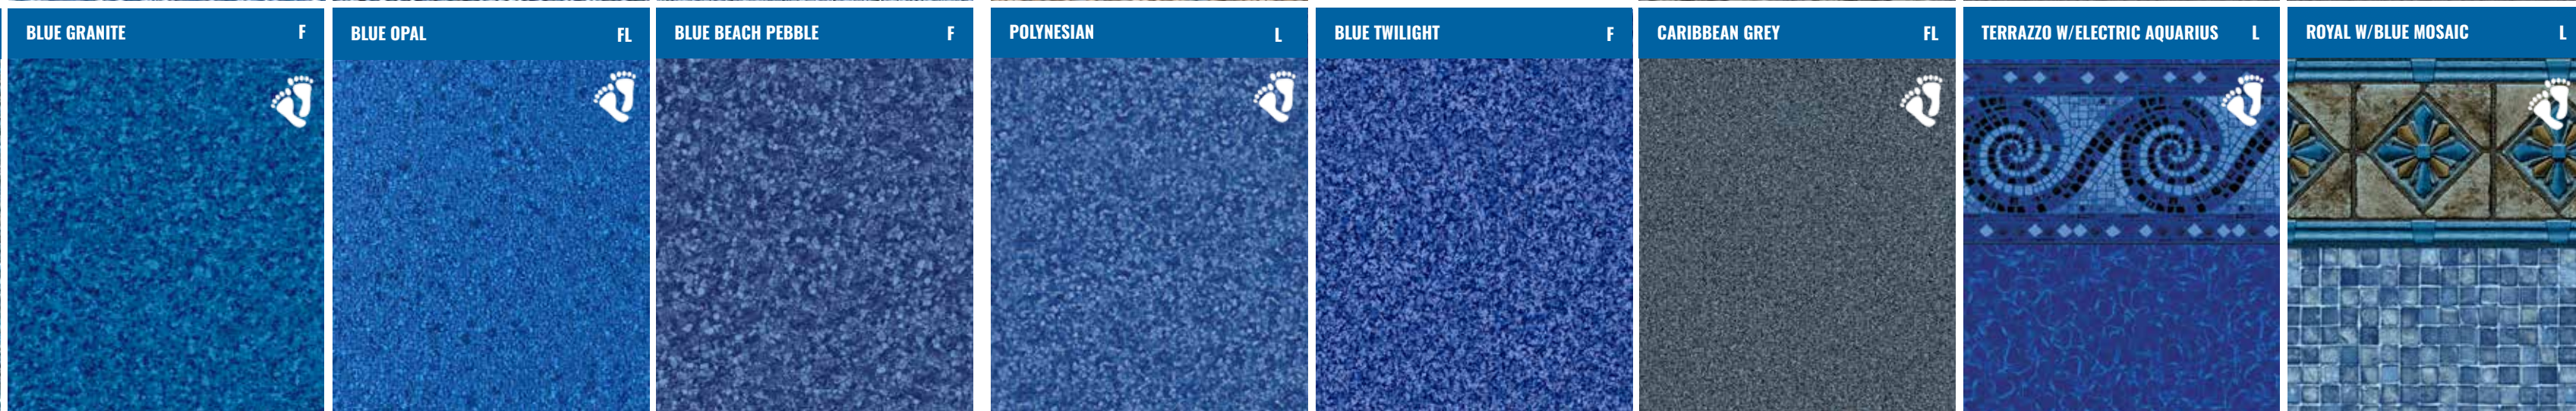

PLATINUM

Full & Border Series

Look For Our Maple Leaf Series Icon For Proudly Canadian-Made Materials

Patterns Available With Grip Coating For Vinyl Over Steel Steps