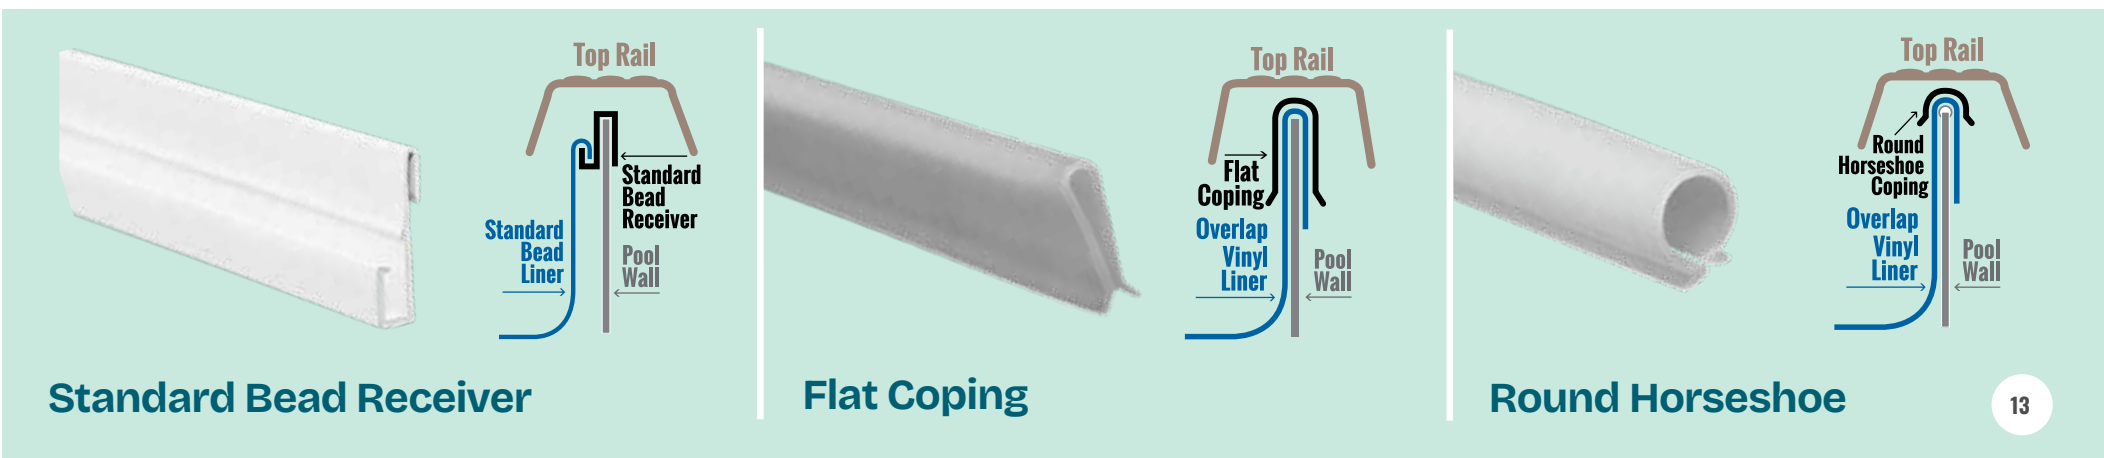

KAFKO WINTER SNAP LOCK

KAFKO SNAP LOCK

ABOVE GROUND Stock Series

ABOVE GROUND Custom Series

OVERLAP

HEAVY GAUGE

HEAVY GAUGE

HEAVY GAUGE

HEAVY GAUGE

ABOVE GROUND LINER & COPING INSTALLATION OPTIONS

Latham SAFETY COVERS

Keep Your Family, Friends & Pets Safe This Winter!

Mesh covers allow rain and melted snow to drain directly into the pool, eliminating the need for a cover pump. Lightweight and easy to manage, mesh covers reduce off-season maintenance while still providing a strong safety barrier.