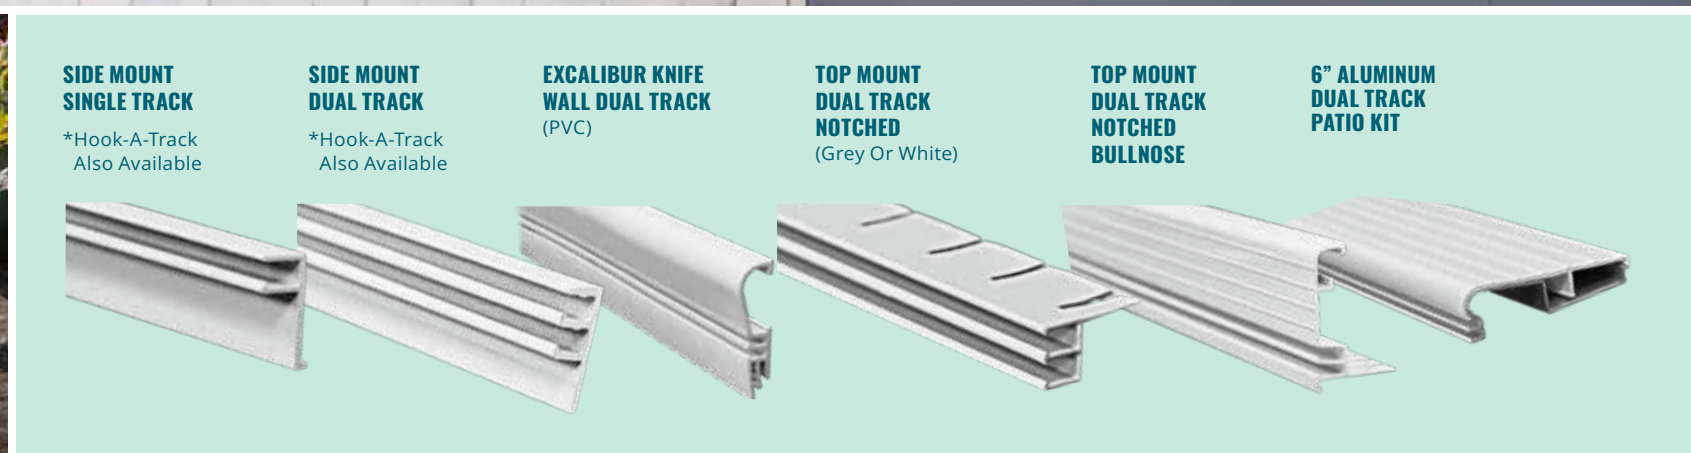

BLUE SLATE

FEATURED LINER: BLUE SLATE

ESAGONO

CANTILEVER COPING

The concrete deck is poured on top of the flat Aluminum track coping and over the swimming pool edge.

BULLNOSE COPING

Our Bullnose Coping compliments the lines of interlocking concrete or poured concrete surfaces.

SIDE MOUNT SINGLE TRACK

*Hook-A-Track Also Available

SIDE MOUNT DUAL TRACK

*Hook-A-Track Also Available

EXCALIBUR KNIFE WALL DUAL TRACK (PVC)

TOP MOUNT DUAL TRACK NOTCHED

(Grey Or White)

TOP MOUNT DUAL TRACK NOTCHED BULLNOSE