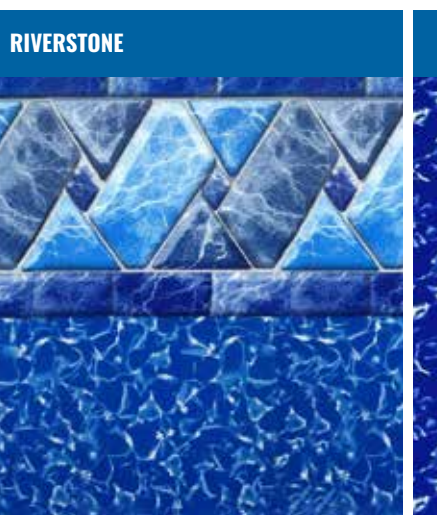

KAFKO WINTER SNAP LOCK

KAFKO SNAP LOCK

ABOVE GROUND Stock Series

ABOVE GROUND Custom Series

OVERLAP

HEAVY GAUGE

HEAVY GAUGE

HEAVY GAUGE